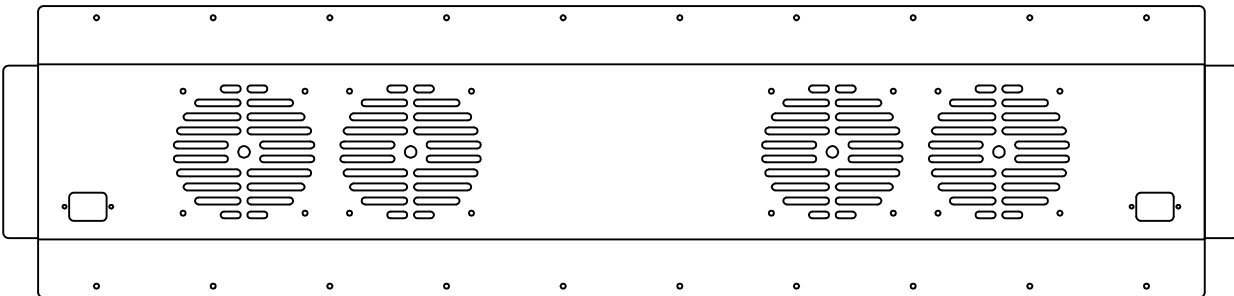

FANS CHANNEL 1m. bar

1mm.aluminium